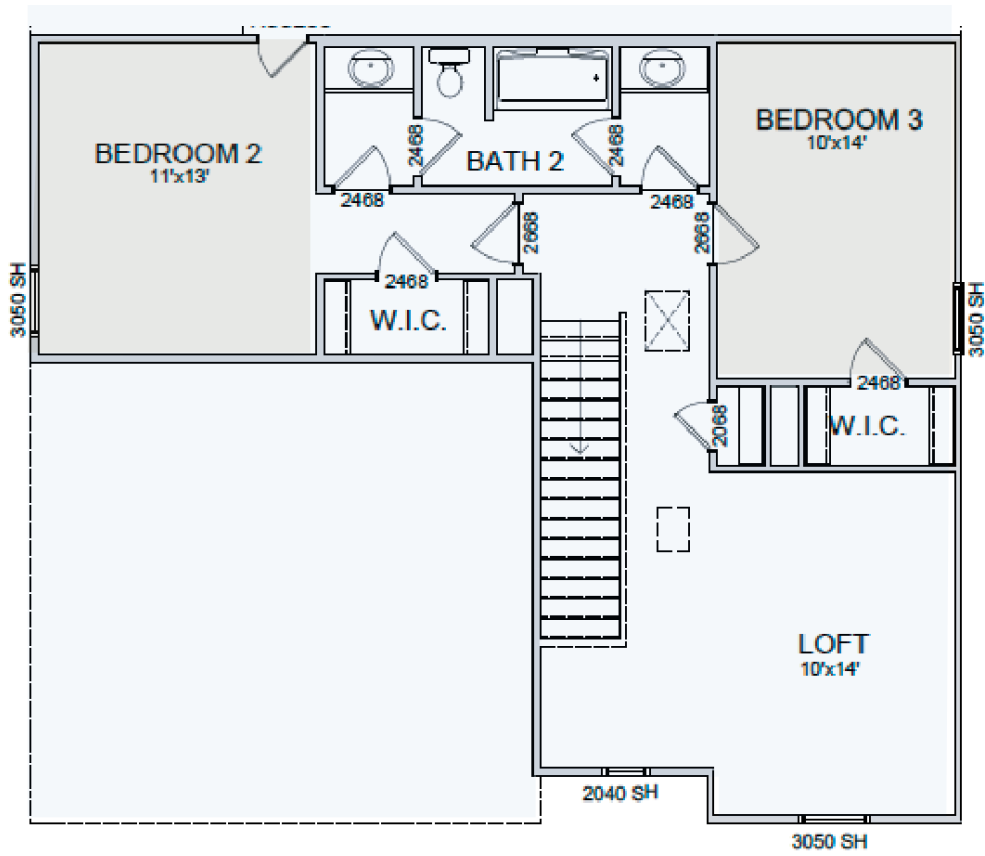

THE
FIELDS
HAYS FARM

Traditional

Craftsman 1

Craftsman 2

Shelby

2302+ SQFT | 2 Story | 3/5 Bed | 2.5/4 Bath

First Floor Plan & Additional Options

OPT. OWNER'S BATH 1 FLOOR PLAN

OPT. OWNER'S BATH 2 FLOOR PLAN

OPT. OWNER'S BATH 3 FLOOR PLAN

Second Floor & Additional Options

Bed 5/Bath 4

HAYS FARM

HOMES

haysfarm.com

256.431.2034