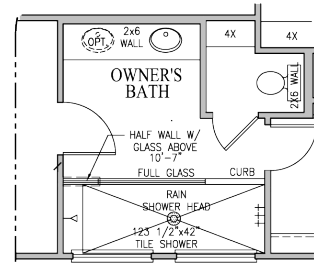

THE
FIELDS
HAYS FARM

Traditional

Craftsman 1

Craftsman 2

Shelby

2302+ SQFT | 2 Story | 3/5 Bed | 2.5/4 Bath

First Floor Plan & Additional Options

OPT. OWNER'S BATH 1 FLOOR PLAN

OPT. OWNER'S BATH 2 FLOOR PLAN

OPT. OWNER'S BATH 3 FLOOR PLAN

Second Floor & Additional Options

Bed 5/Bath 4

HAYS FARM

HOMES

haysfarm.com

256.431.2034