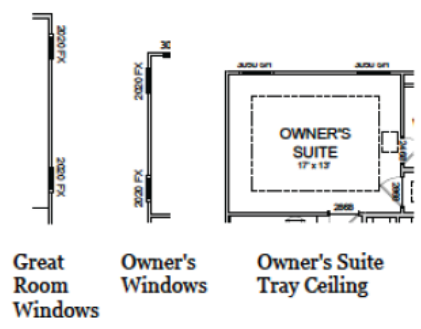

THE
FIELDS
HAYS FARM

Traditional

Craftsman 1

Craftsman 2

Shelby

2302+ SQFT | 2 Story | 3/5 Bed | 2.5/4 Bath

First Floor Plan & Additional Options

OPT. OWNER'S BATH 1 FLOOR PLAN

OPT. OWNER'S BATH 2 FLOOR PLAN

OPT. OWNER'S BATH 3 FLOOR PLAN

Second Floor & Additional Options

Bed 5/Bath 4

HAYS FARM

HOMES

haysfarm.com

256.431.2034