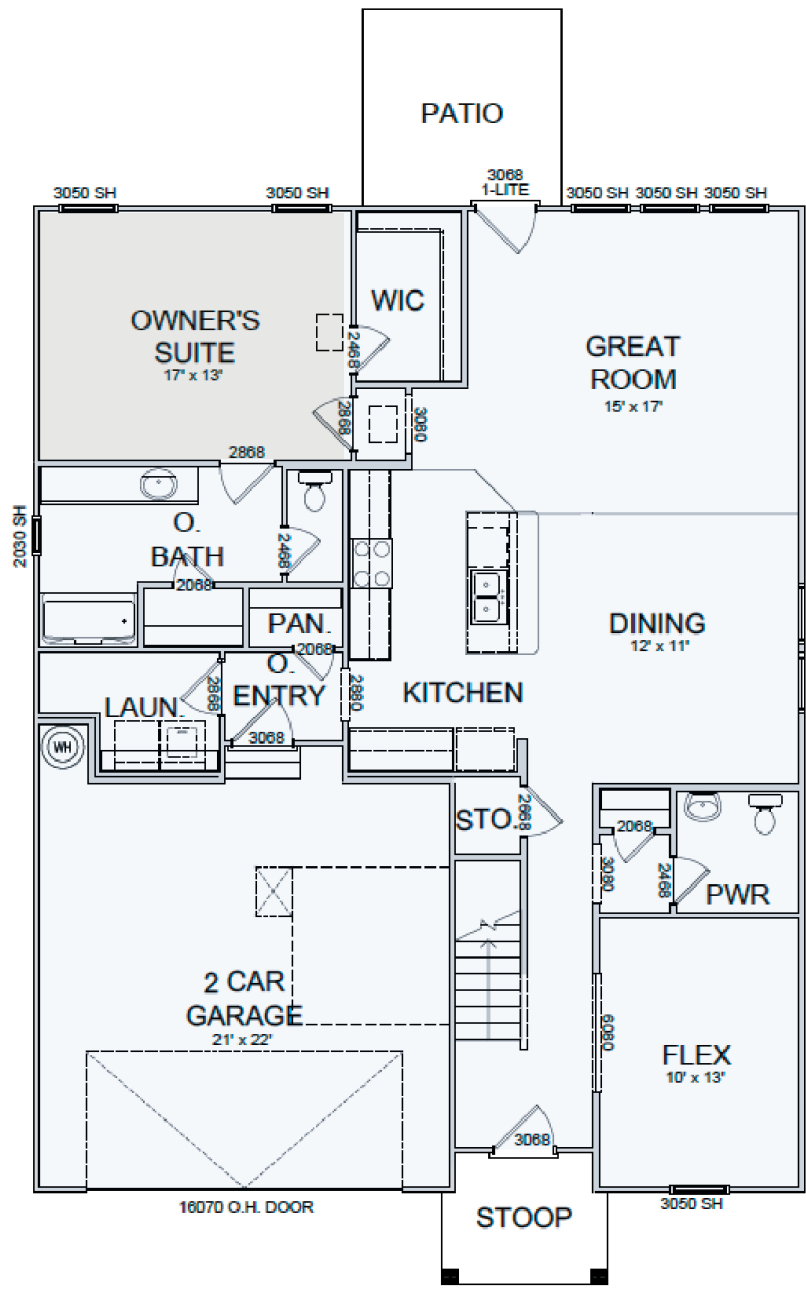

THE
FIELDS
HAYS FARM

Traditional

Craftsman 1

Craftsman 2

Shelby

2302+ SQFT | 2 Story | 3/5 Bed | 2.5/4 Bath

First Floor Plan & Additional Options

OPT. OWNER'S BATH 1 FLOOR PLAN

OPT. OWNER'S BATH 2 FLOOR PLAN

OPT. OWNER'S BATH 3 FLOOR PLAN

Second Floor & Additional Options

Bed 5/Bath 4

HAYS FARM

HOMES

haysfarm.com

256.431.2034