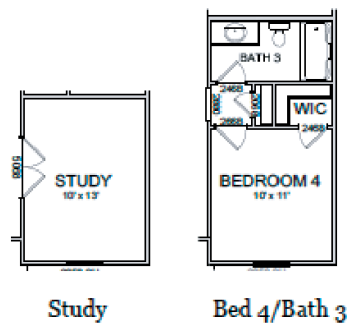

THE
FIELDS
HAYS FARM

Traditional

Craftsman 1

Craftsman 2

Shelby

2302+ SQFT | 2 Story | 3/5 Bed | 2.5/4 Bath

First Floor Plan & Additional Options

OPT. OWNER'S BATH 1 FLOOR PLAN

OPT. OWNER'S BATH 2 FLOOR PLAN

OPT. OWNER'S BATH 3 FLOOR PLAN

Second Floor & Additional Options

Bed 5/Bath 4

HAYS FARM

HOMES

haysfarm.com

256.431.2034