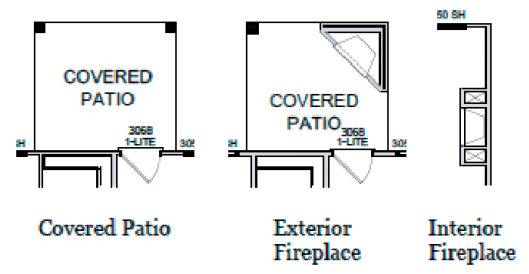

THE
FIELDS
HAYS FARM

Traditional

Craftsman 1

Craftsman 2

Shelby

2302+ SQFT | 2 Story | 3/5 Bed | 2.5/4 Bath

First Floor Plan & Additional Options

OPT. OWNER'S BATH 1 FLOOR PLAN