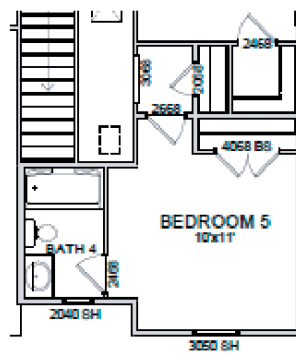

THE
FIELDS
HAYS FARM

Traditional

Craftsman 1

Craftsman 2

Shelby

2302+ SQFT | 2 Story | 3/5 Bed | 2.5/4 Bath

First Floor Plan & Additional Options

OPT. OWNER'S BATH 1 FLOOR PLAN

OPT. OWNER'S BATH 2 FLOOR PLAN

OPT. OWNER'S BATH 3 FLOOR PLAN

Second Floor & Additional Options

Bed 5/Bath 4

HAYS FARM

HOMES

haysfarm.com

256.431.2034