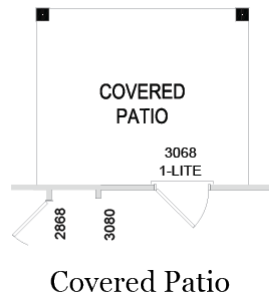

First Floor & Additional Options