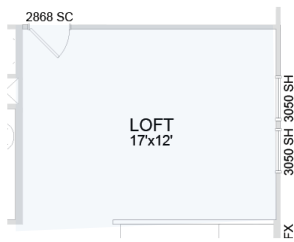

Second Floor and Options

Loft