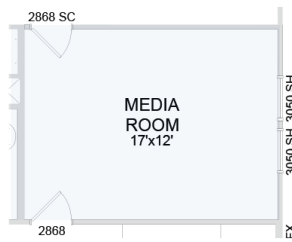

Second Floor and Options

Media Room