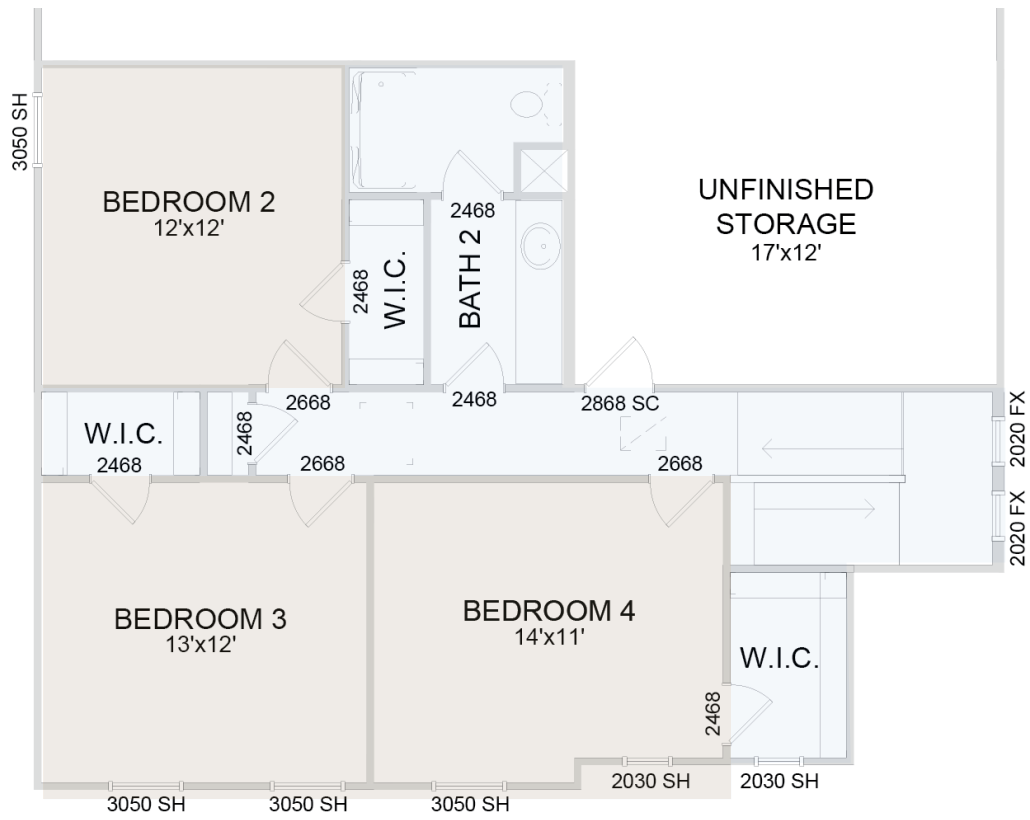

# THE FIELDS HAYS FARM

Traditional 1

Craftsman 1

Craftsman 2

*Richland*

2263+ SQFT | 2 Story | 4/5 Bed | 2.5/3.5 Bath

# First Floor & Additional Options

## Second Floor and Options

Loft

Media Room

Bed 5/Bath 3