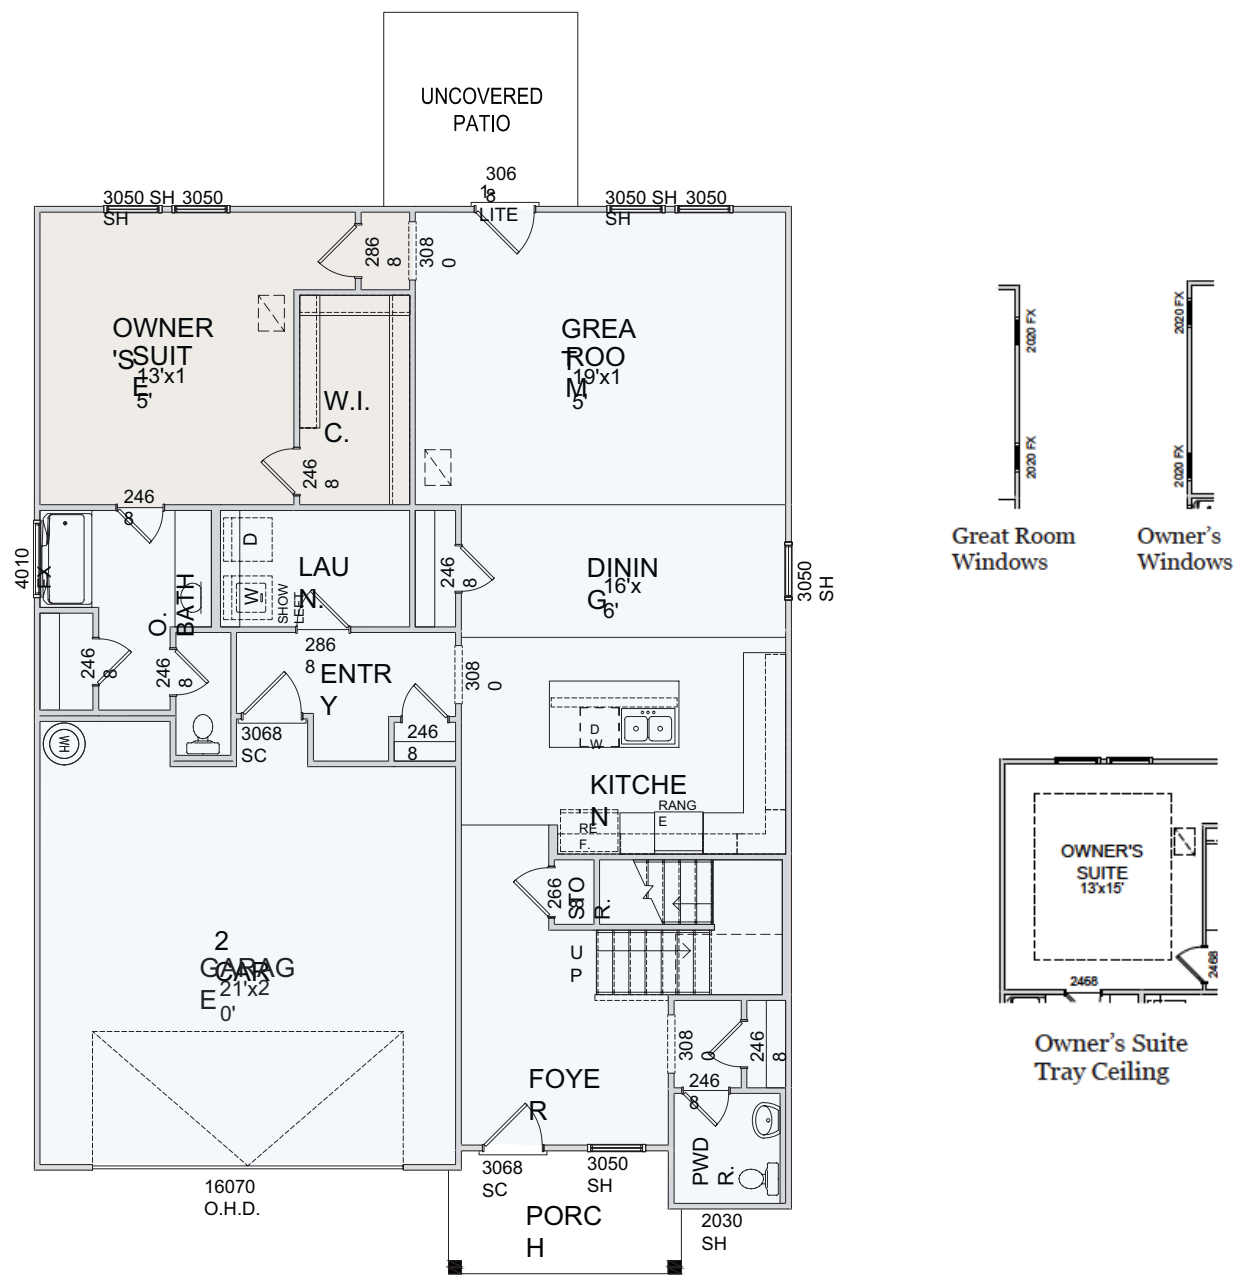

# THE FIELDS HAYS FARM

Traditional 1

Craftsman 1

Craftsman 2

*Richland*

2263+ SQFT | 2 Story | 4/5 Bed | 2.5/3.5 Bath

# First Floor & Additional Options

## Second Floor and Options

Loft

Media Room

Bed 5/Bath 3