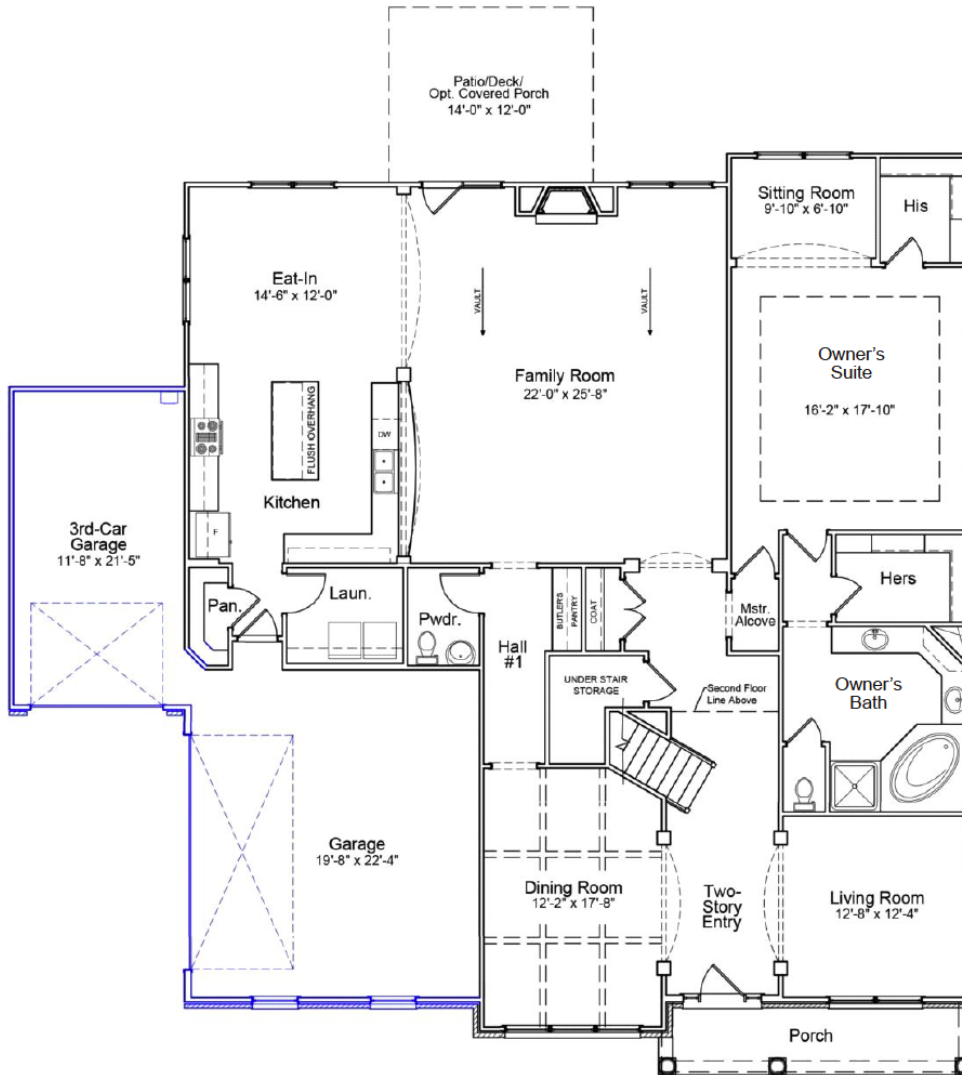

## *Patterson*

4251 SQFT+ | 2 Story | 5/6 Bed | 2.5/4.5 Bath

# "A" First Floor Plan & Options

## Second Floor Options

### Bath 3 on Second Floor