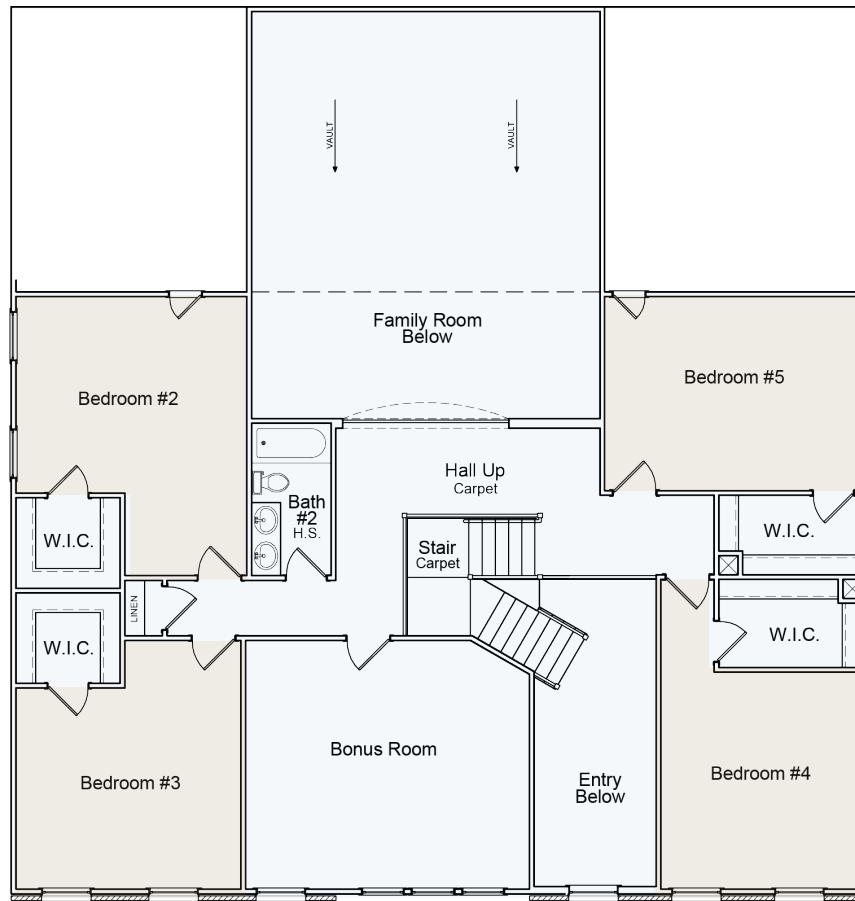

## *Patterson*

4251 SQFT+ | 2 Story | 5/6 Bed | 2.5/4.5 Bath

# "A" First Floor Plan & Options

## Second Floor Options

### Bath 3 on Second Floor