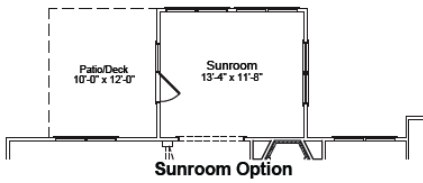

"A" First Floor Plan & Options