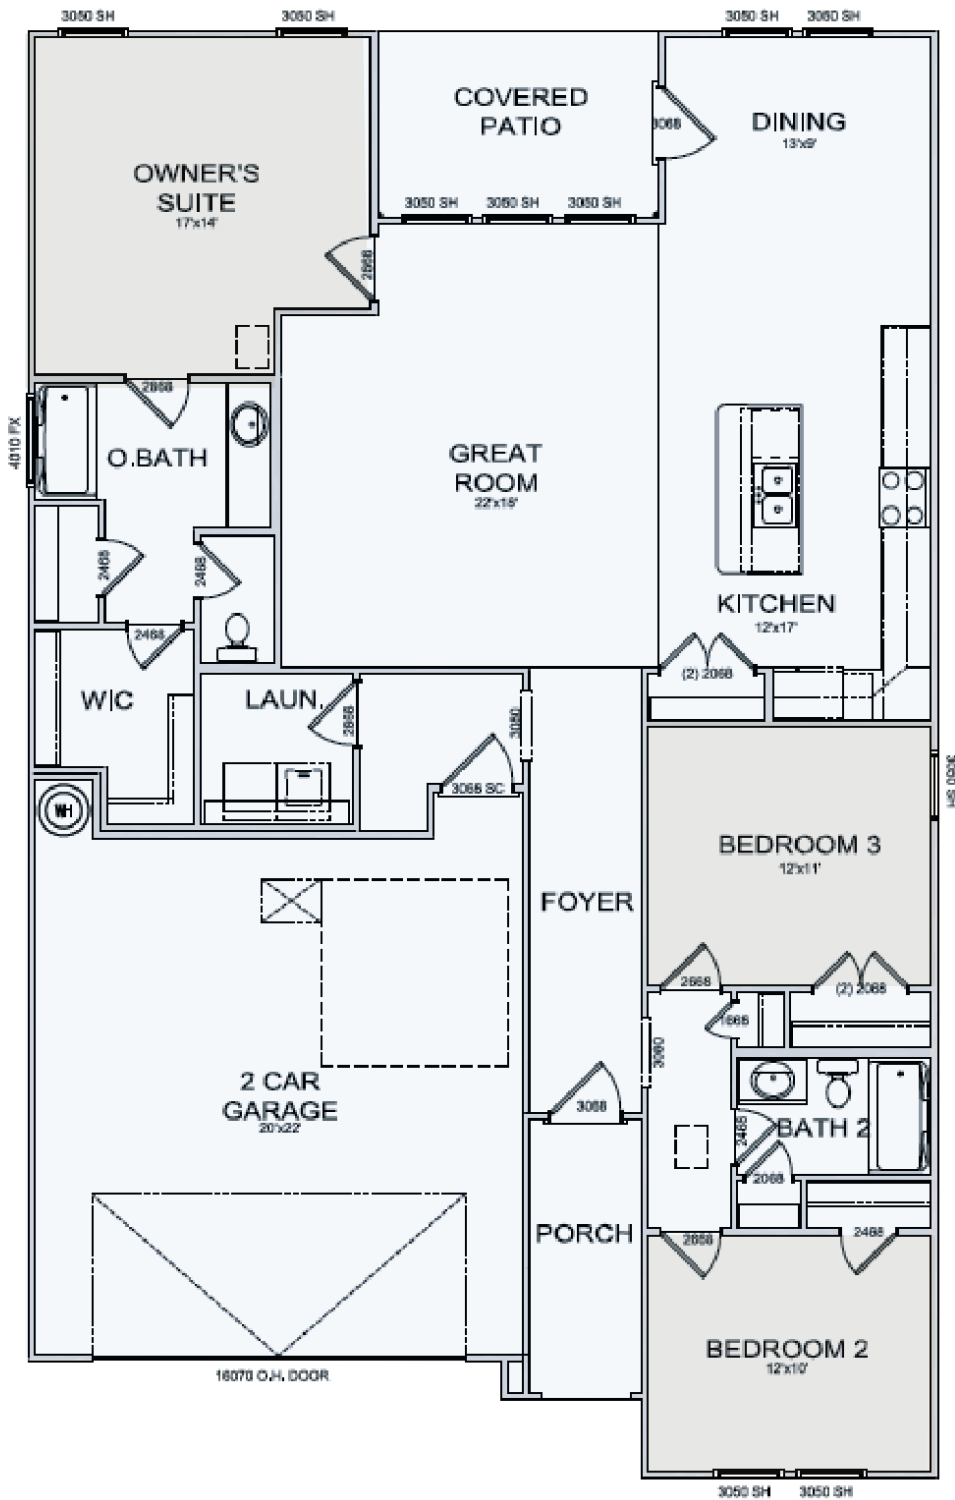

THE FIELDS HAYS FARM

Traditional 1

Traditional 2

Craftsman

Montgomery

1801 SGFT | 1 Story | 3 Bed | 2 Bath

First Floor

Additional Options

OPT. OWNER'S BATH 1
FLOOR PLAN

OPT. OWNER'S BATH 2
FLOOR PLAN

OPT. OWNER'S BATH 3
FLOOR PLAN

Owner's Suite
Windows

Owner's Suite
Tray Ceiling

Dining Room
Windows

Interior
Fireplace

HAYS FARM