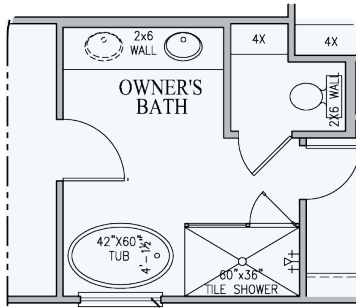

THE FIELDS HAYS FARM

Traditional 1

Traditional 2

Craftsman

Montgomery

1801 SGFT | 1 Story | 3 Bed | 2 Bath

First Floor

Additional Options

OPT. OWNER'S BATH 1
FLOOR PLAN

OPT. OWNER'S BATH 2
FLOOR PLAN

OPT. OWNER'S BATH 3
FLOOR PLAN

Owner's Suite
Windows

Owner's Suite
Tray Ceiling

Dining Room
Windows

Interior
Fireplace

HAYS FARM