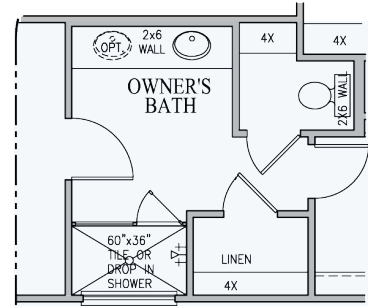

THE FIELDS HAYS FARM

Traditional 1

Traditional 2

Craftsman

Montgomery

1801 SGFT | 1 Story | 3 Bed | 2 Bath

First Floor

Additional Options

OPT. OWNER'S BATH 1
FLOOR PLAN

OPT. OWNER'S BATH 2
FLOOR PLAN

OPT. OWNER'S BATH 3
FLOOR PLAN

Owner's Suite
Windows

Owner's Suite
Tray Ceiling

Dining Room
Windows

Interior
Fireplace

HAYS FARM