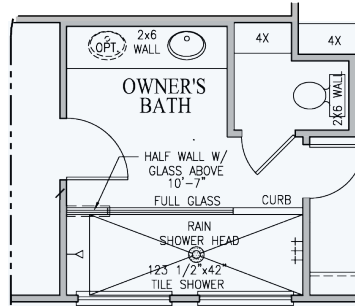

THE FIELDS HAYS FARM

Traditional 1

Traditional 2

Craftsman

Montgomery

1801 SGFT | 1 Story | 3 Bed | 2 Bath

First Floor

Additional Options

OPT. OWNER'S BATH 1
FLOOR PLAN

OPT. OWNER'S BATH 2
FLOOR PLAN

OPT. OWNER'S BATH 3
FLOOR PLAN

Owner's Suite
Windows

Owner's Suite
Tray Ceiling

Dining Room
Windows

Interior
Fireplace

HAYS FARM