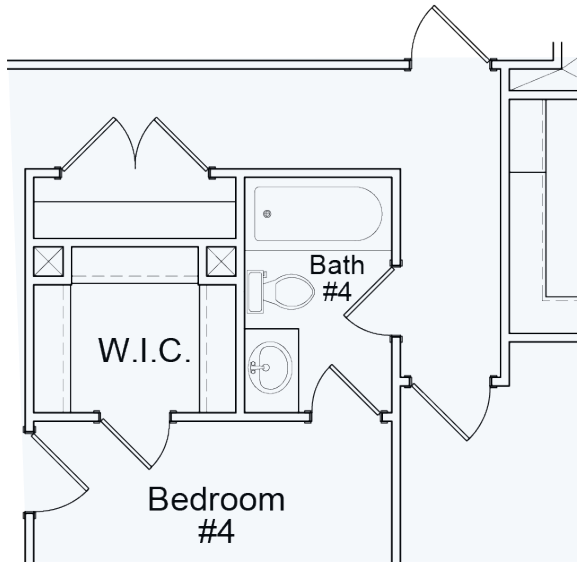

THE FOREST

HAYS FARM

McKenna

3950+ SQFT | 2 Story | 5 Bed | 3.5/4.5 Bath

First and Second Floor Plan

Additional Options

Prep Nook in Lieu of Org Space

Bath #4 in Lieu of Storage