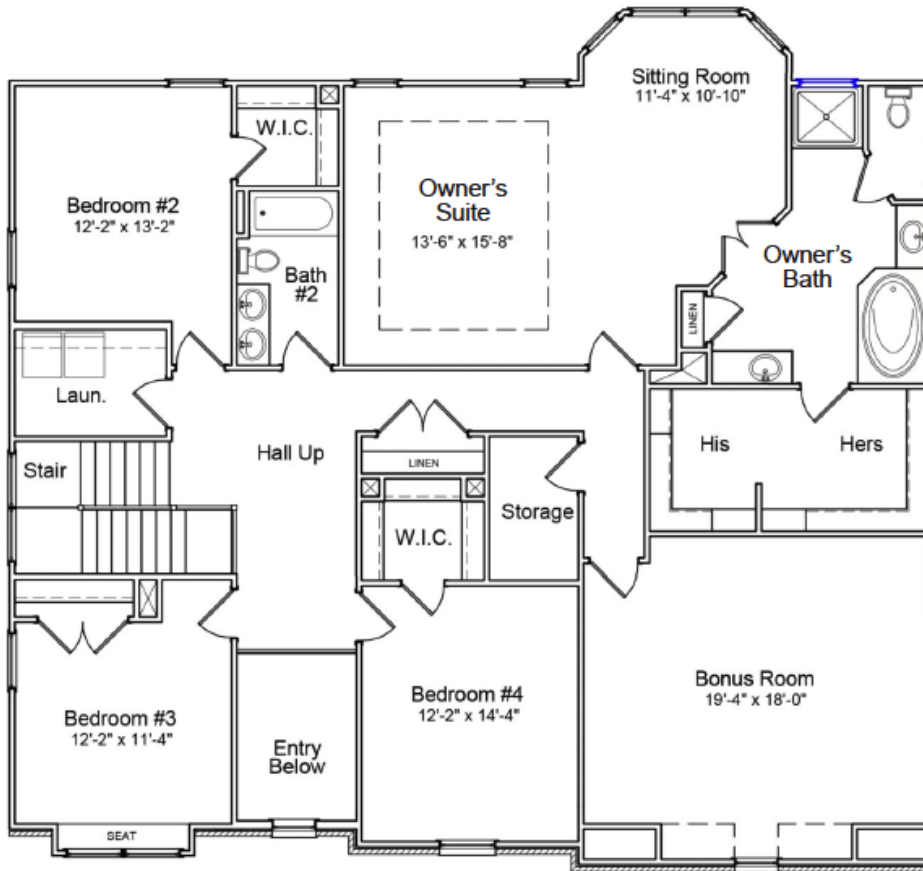

THE FOREST

HAYS FARM

McKenna

3950+ SQFT | 2 Story | 5 Bed | 3.5/4.5 Bath

First and Second Floor Plan

Additional Options

Prep Nook in Lieu of Org Space

Bath #4 in Lieu of Storage

Deluxe Pantry in Lieu of Org Space

French Door at Living Room

Fireplace in Master

Sunroom

HAYS FARM
HOMES

haysfarm.com

256.431.2034