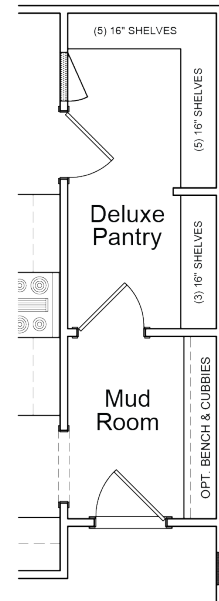

Deluxe Pantry in Lieu of Org Space