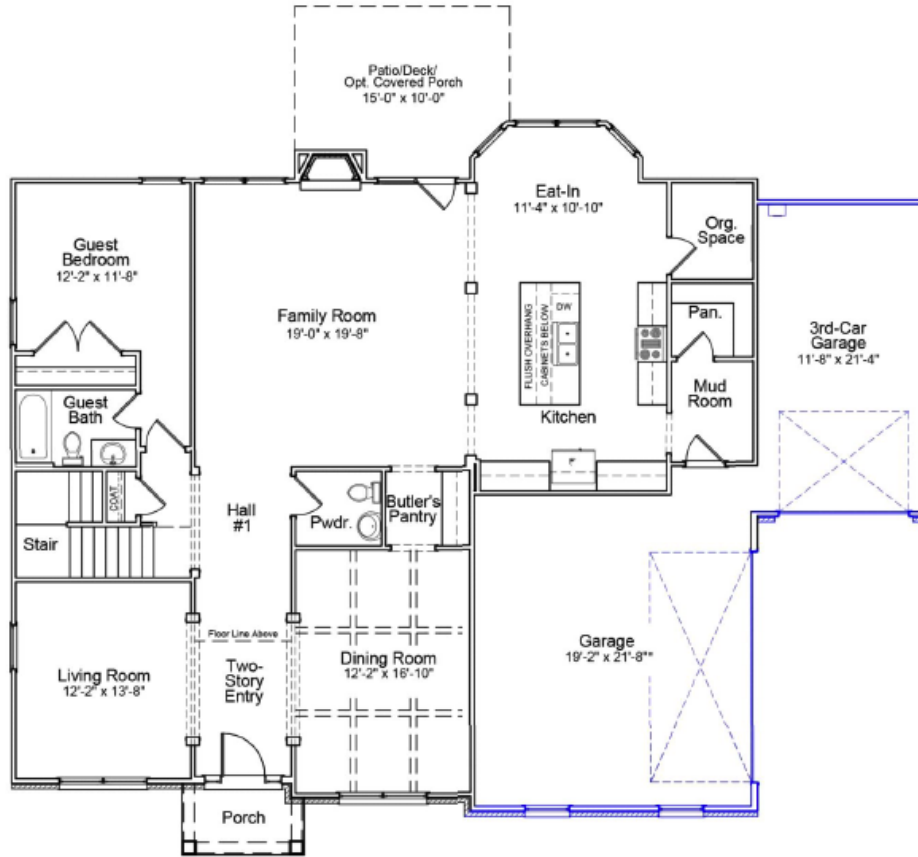

THE FOREST

HAYS FARM

McKenna

3950+ SQFT | 2 Story | 5 Bed | 3.5/4.5 Bath

First and Second Floor Plan

Additional Options

Prep Nook in Lieu of Org Space

Bath #4 in Lieu of Storage

Deluxe Pantry in Lieu of Org Space

French Door at Living Room

Fireplace in Master

Sunroom

HAYS FARM
HOMES

haysfarm.com

256.431.2034