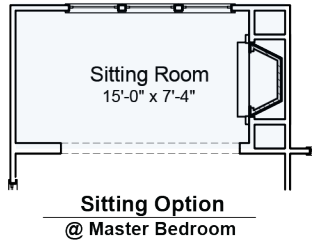

THE FOREST

HAYS FARM

Holmes

2936+ SQFT | 1 Story | 3/5 Bed | 2.5/4.5 Bath

"A" First Floor Plan

Additional Options and Second Floor

Unconditioned Floored Storage Option
Only available w/ 3-car Side Entry Option