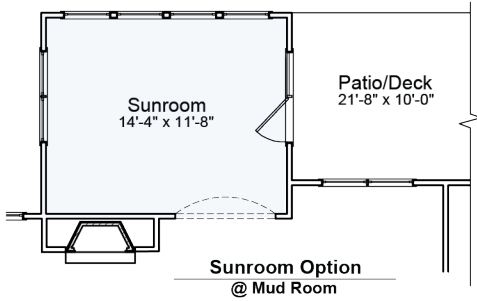

THE FOREST

HAYS FARM

Holmes

2936+ SQFT | 1 Story | 3/5 Bed | 2.5/4.5 Bath

"A" First Floor Plan

Additional Options and Second Floor

Unconditioned Floored Storage Option
Only available w/ 3-car Side Entry Option