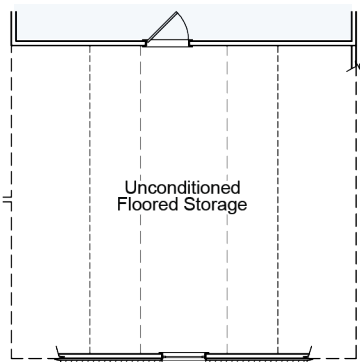

THE FOREST

HAYS FARM

Holmes

2936+ SQFT | 1 Story | 3/5 Bed | 2.5/4.5 Bath

"A" First Floor Plan

Additional Options and Second Floor

Unconditioned Floored Storage Option
Only available w/ 3-car Side Entry Option