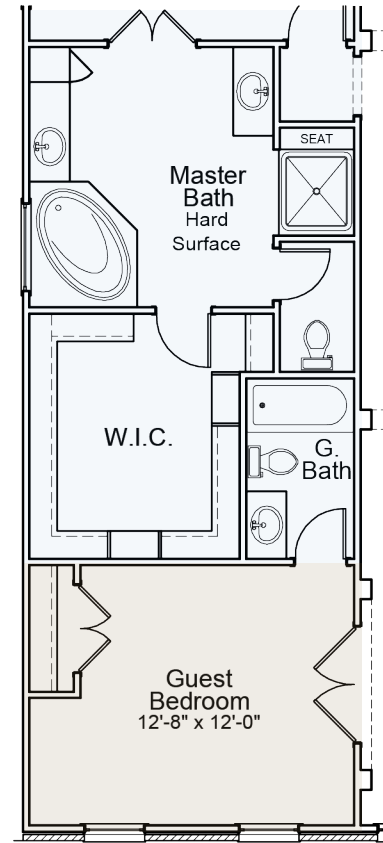

THE FOREST

HAYS FARM

Holmes

2936+ SQFT | 1 Story | 3/5 Bed | 2.5/4.5 Bath

"A" First Floor Plan

Additional Options and Second Floor

Unconditioned Floored Storage Option
Only available w/ 3-car Side Entry Option