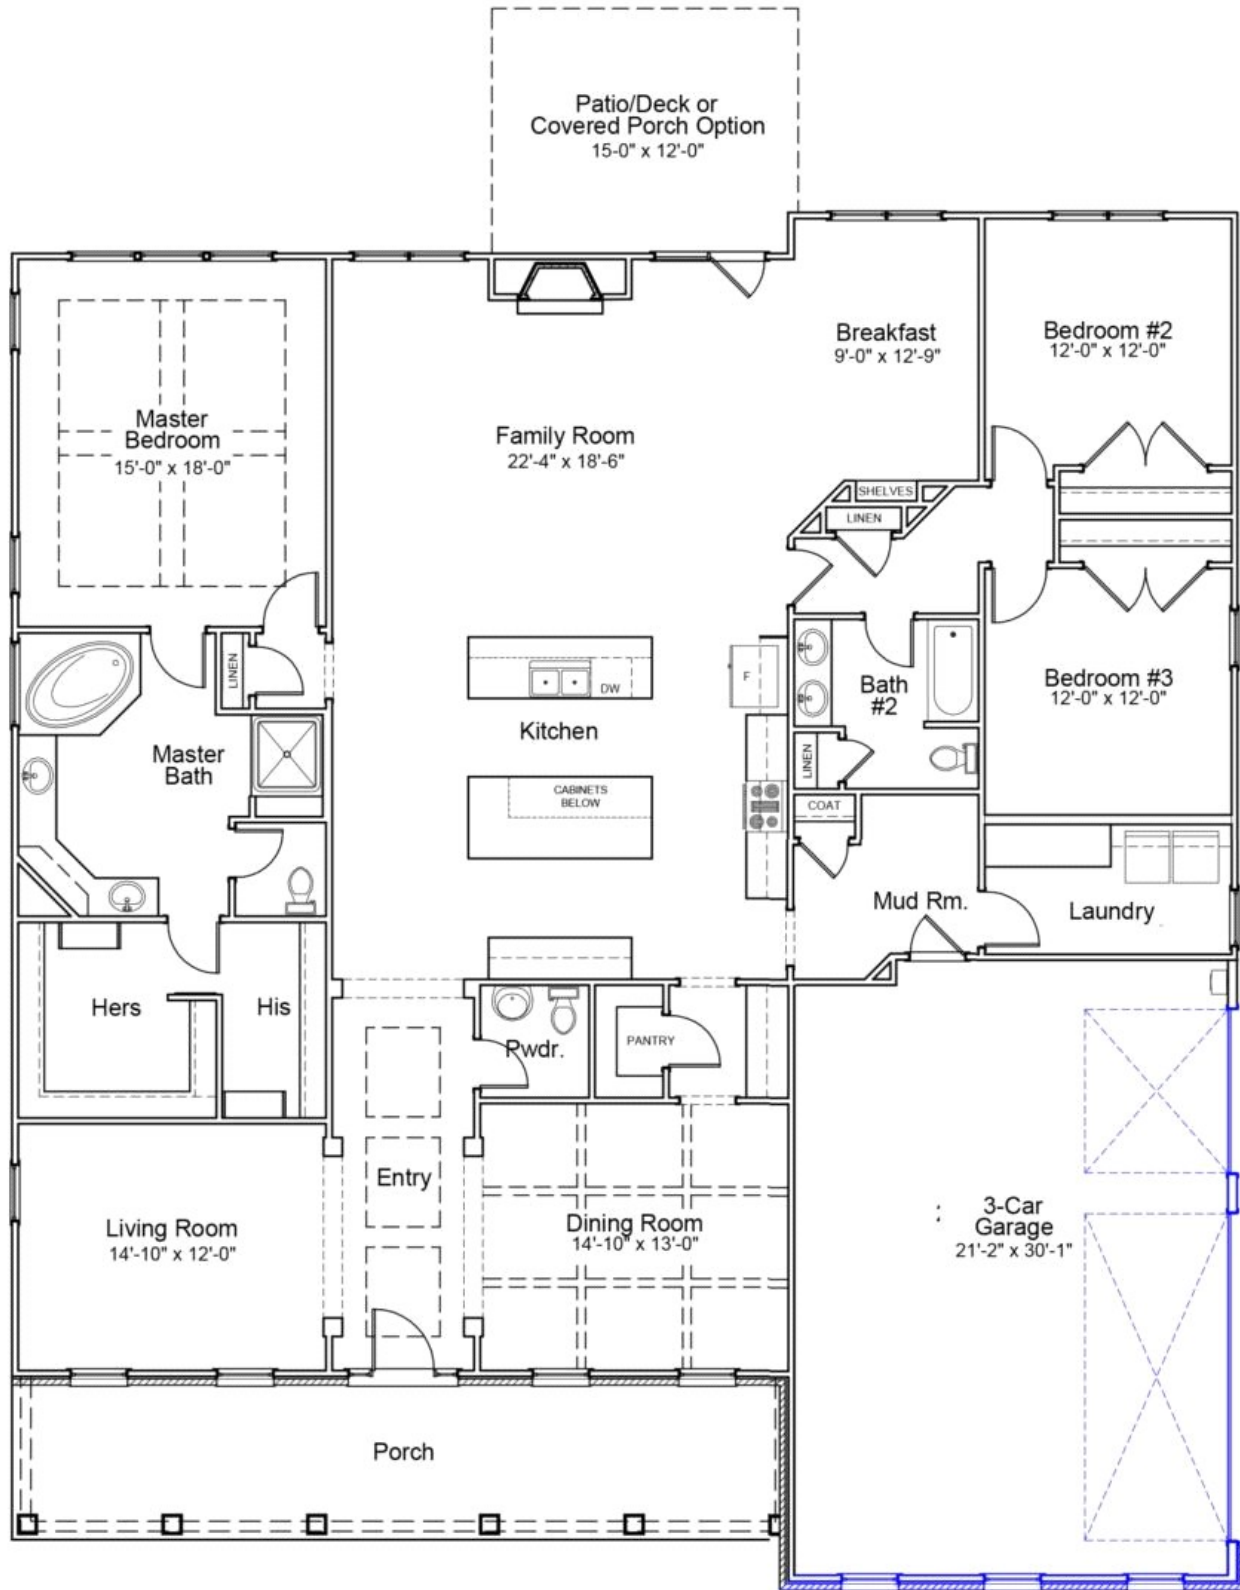

THE FOREST

HAYS FARM

Holmes

2936+ SQFT | 1 Story | 3/5 Bed | 2.5/4.5 Bath

"A" First Floor Plan

Additional Options and Second Floor

Unconditioned Floored Storage Option
Only available w/ 3-car Side Entry Option

Office Option
In Lieu of Living Room

HAYS FARM

HOMES

haysfarm.com

256.431.2034