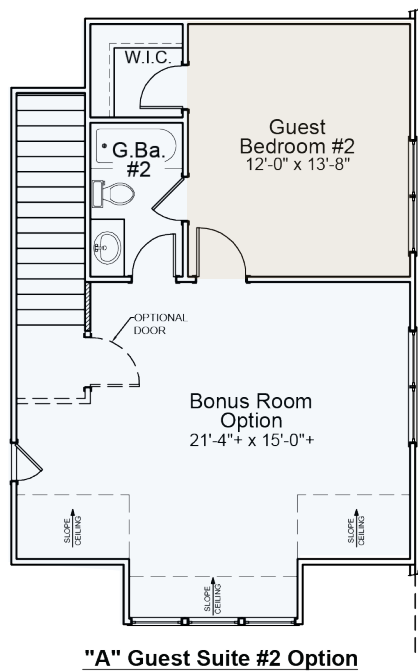

THE FOREST

HAYS FARM

Holmes

2936+ SQFT | 1 Story | 3/5 Bed | 2.5/4.5 Bath

"A" First Floor Plan

Additional Options and Second Floor

Unconditioned Floored Storage Option
Only available w/ 3-car Side Entry Option