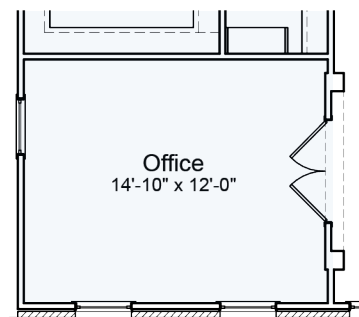

THE FOREST

HAYS FARM

Holmes

2936+ SQFT | 1 Story | 3/5 Bed | 2.5/4.5 Bath

"A" First Floor Plan

Additional Options and Second Floor

Unconditioned Floored Storage Option
Only available w/ 3-car Side Entry Option