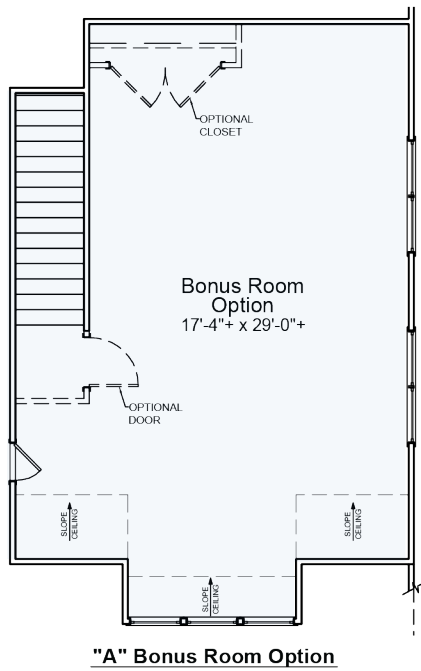

THE FOREST

HAYS FARM

Holmes

2936+ SQFT | 1 Story | 3/5 Bed | 2.5/4.5 Bath

"A" First Floor Plan

Additional Options and Second Floor

Unconditioned Floored Storage Option
Only available w/ 3-car Side Entry Option