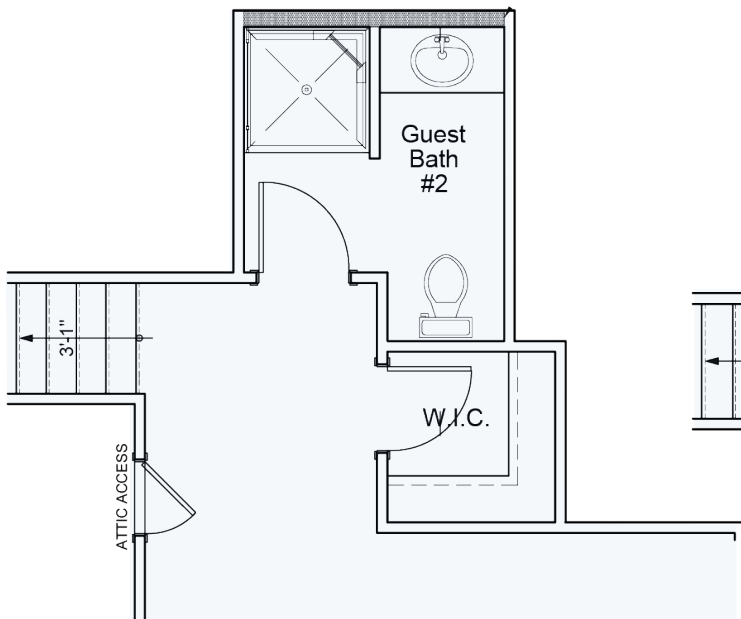

THE FOREST

HAYS FARM

Ellestowe

2852+ SQFT | 1 Story | 4/5 Bed | 2.5/4.5 Bath

"A" First Floor Plan

Second Floor Options

Guest Suite i.l.o Bed 4

Guest Suite #2
Second Floor Bonus Room