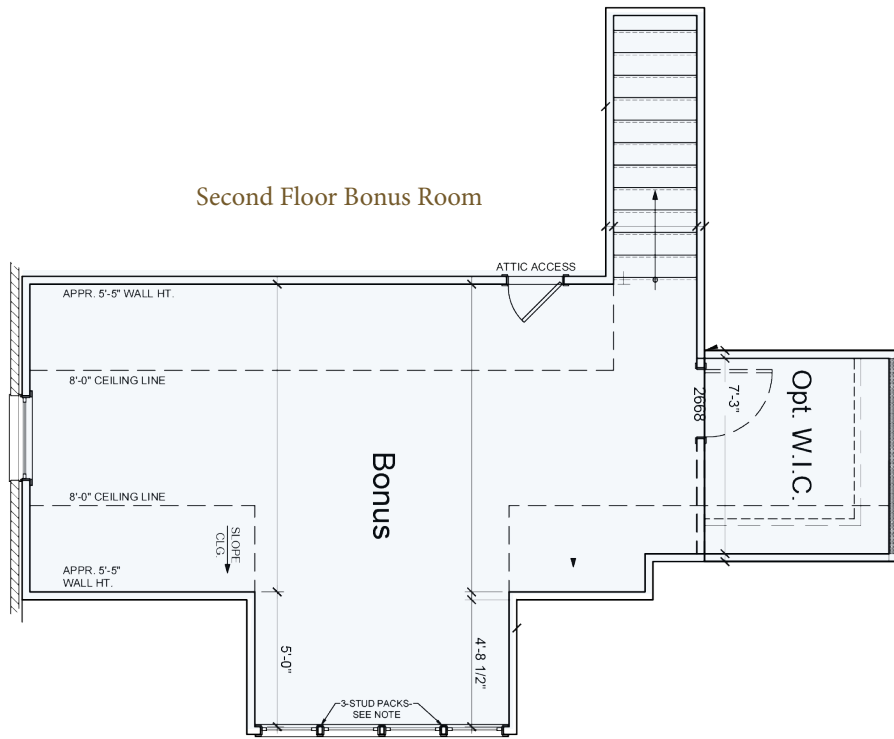

THE FOREST

HAYS FARM

Ellestowe

2852+ SQFT | 1 Story | 4/5 Bed | 2.5/4.5 Bath

"A" First Floor Plan

Second Floor Options

Guest Suite i.l.o Bed 4

Guest Suite #2
Second Floor Bonus Room