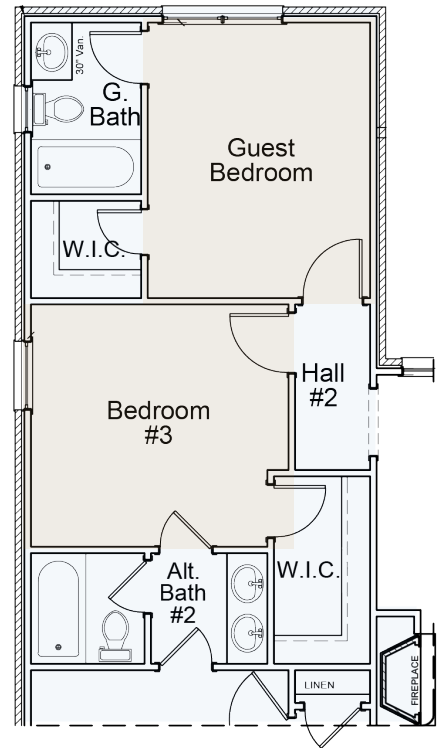

THE FOREST

HAYS FARM

Ellestowe

2852+ SQFT | 1 Story | 4/5 Bed | 2.5/4.5 Bath

"A" First Floor Plan

Second Floor Options

Guest Suite i.l.o Bed 4

Guest Suite #2
Second Floor Bonus Room

Second Floor Bonus
w/ Half Bath Options

HAYS FARM
HOMES

haysfarm.com

256.431.2034