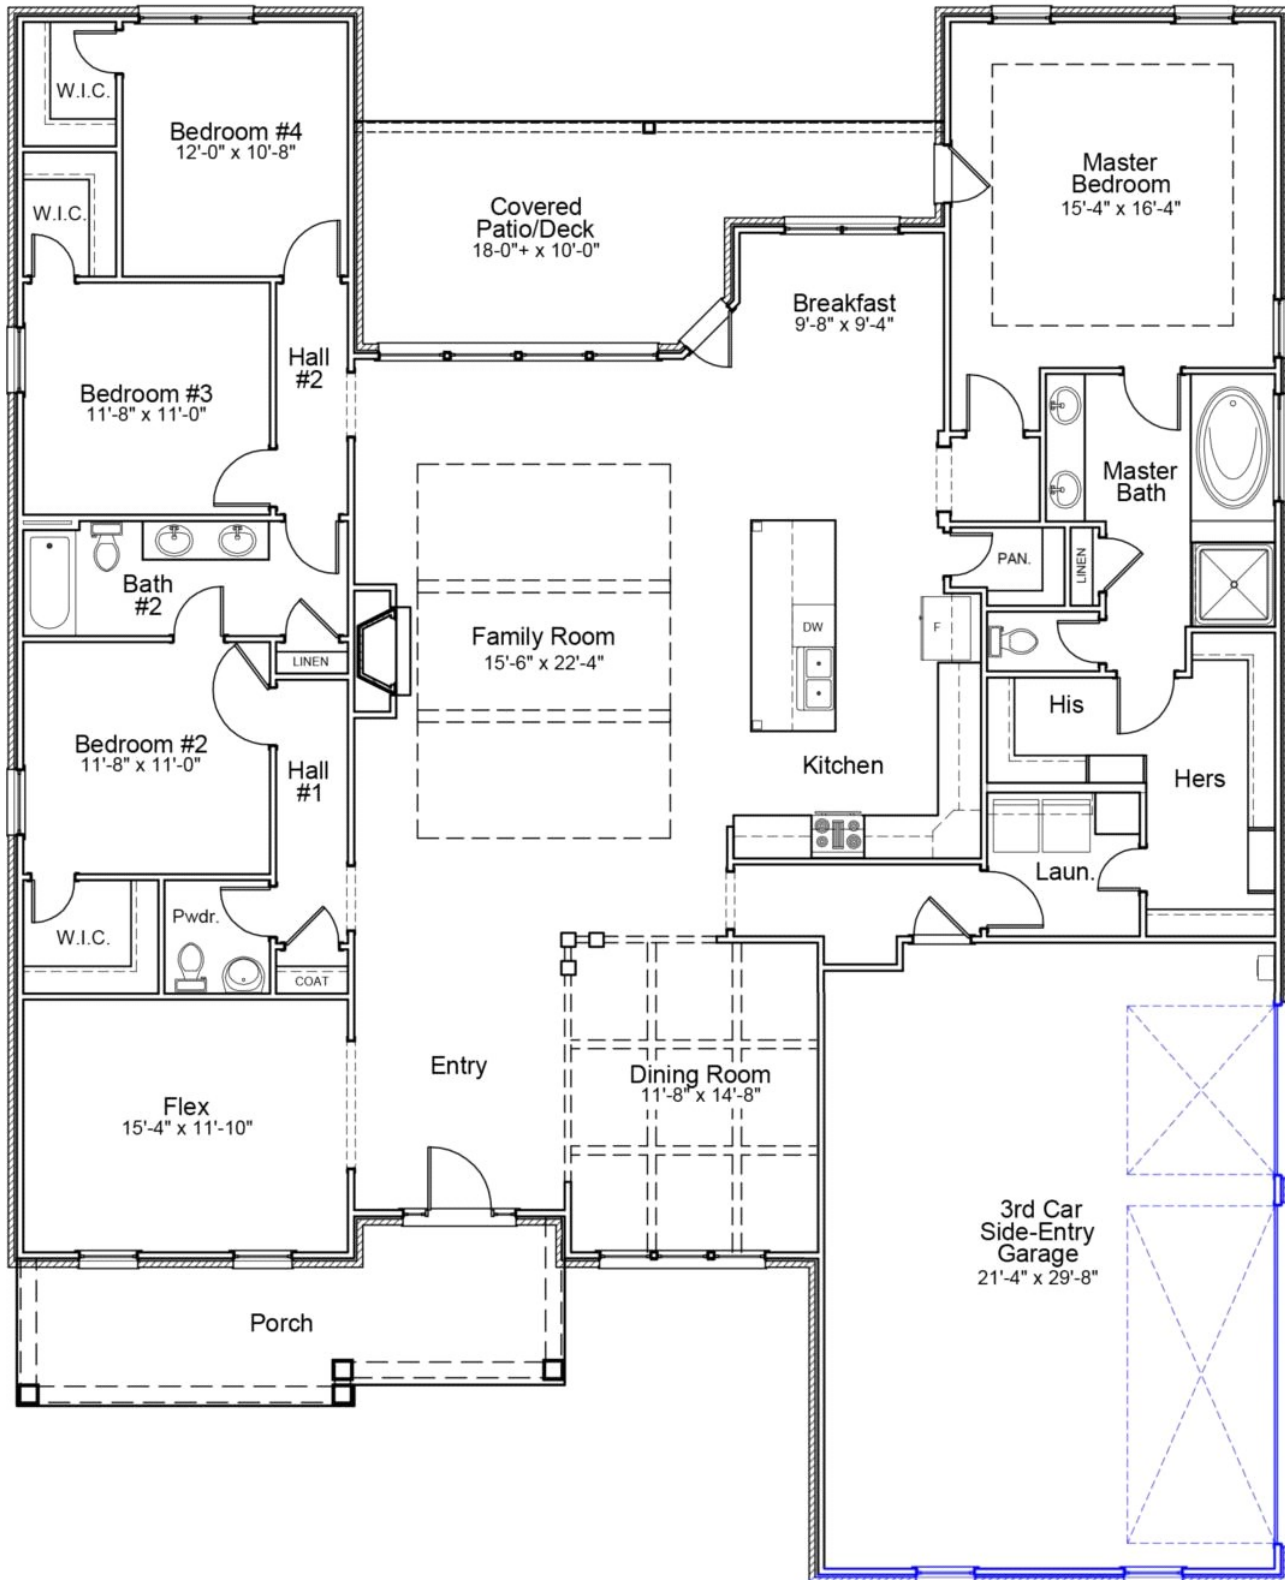

THE FOREST

HAYS FARM

Ellestowe

2852+ SQFT | 1 Story | 4/5 Bed | 2.5/4.5 Bath

"A" First Floor Plan

Second Floor Options

Guest Suite i.l.o Bed 4

Guest Suite #2
Second Floor Bonus Room

Second Floor Bonus
w/ Half Bath Options

HAYS FARM
HOMES

haysfarm.com

256.431.2034