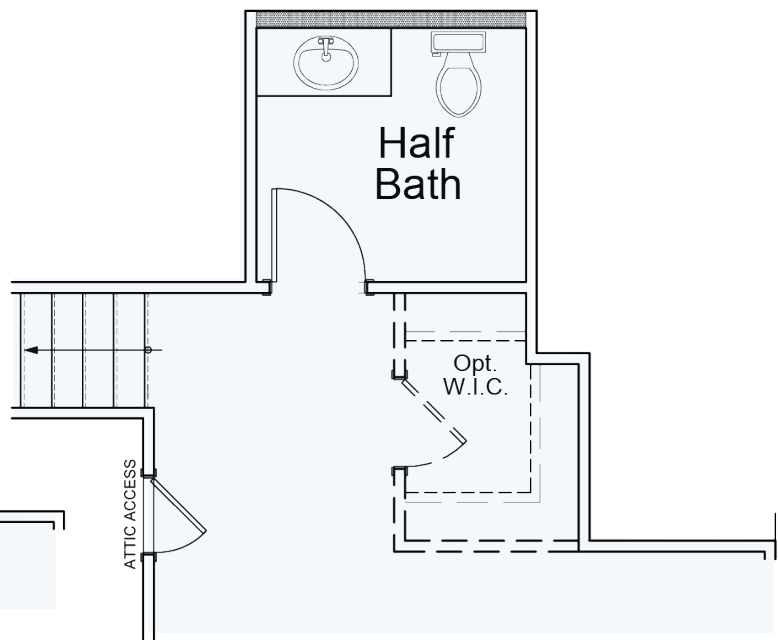

Second Floor Bonus
w/ Half Bath Options