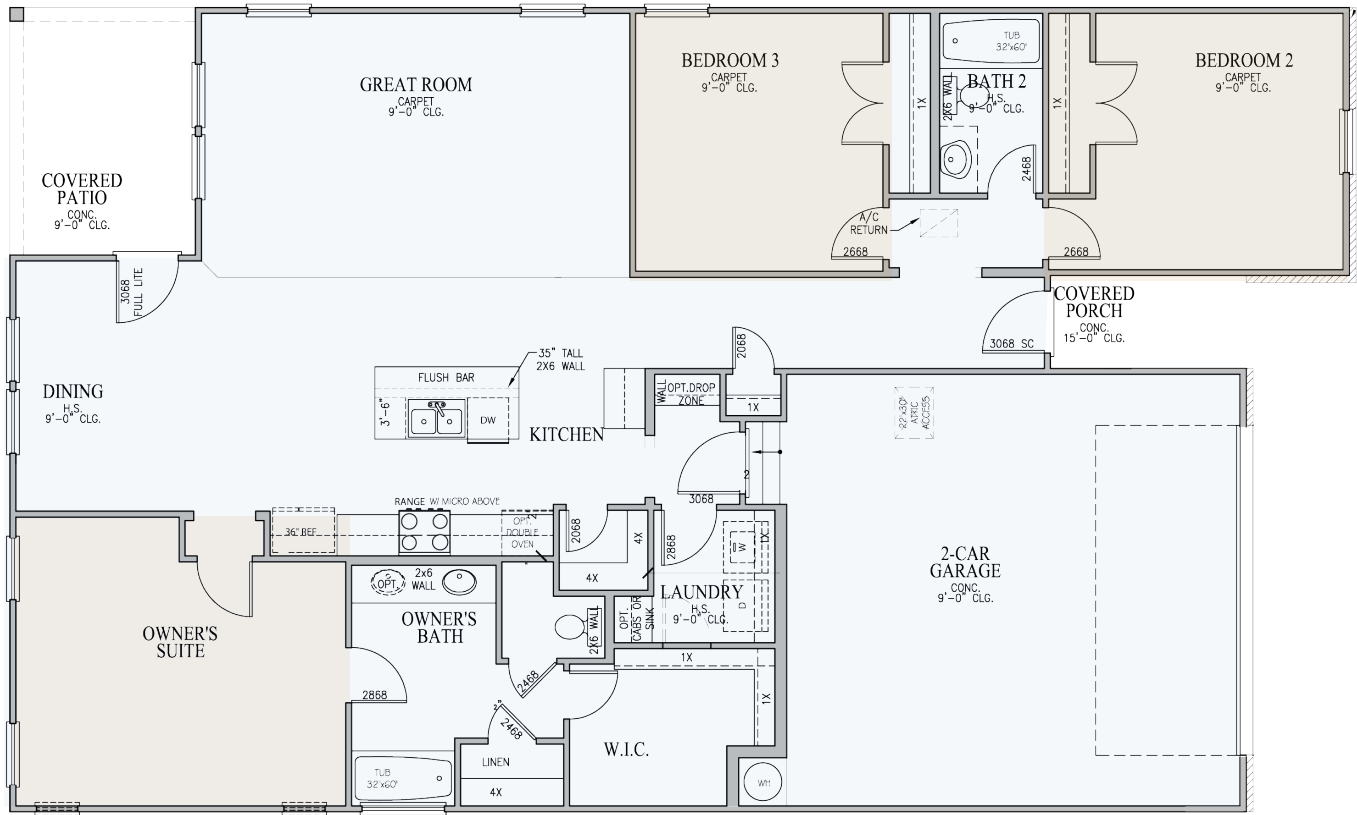

# THE FIELDS HAYS FARM

Traditional

Craftsman 1

Craftsman 2

*Dunbar*

1883 SGFT | 1 Story | 3 Bed | 2 Bath

# First Floor Plan

Optional Owner's Suite Windows

FIRST FLOOR PLAN - TRADITIONAL

OPT. OWNER'S BATH 1 FLOOR PLAN

OPT. OWNER'S BATH 2 FLOOR PLAN

OPT. OWNER'S BATH 3 FLOOR PLAN

## Additional Options

Owner's Suite  
Tray Ceiling

COVERED  
PATIO  
Exterior  
Fireplace