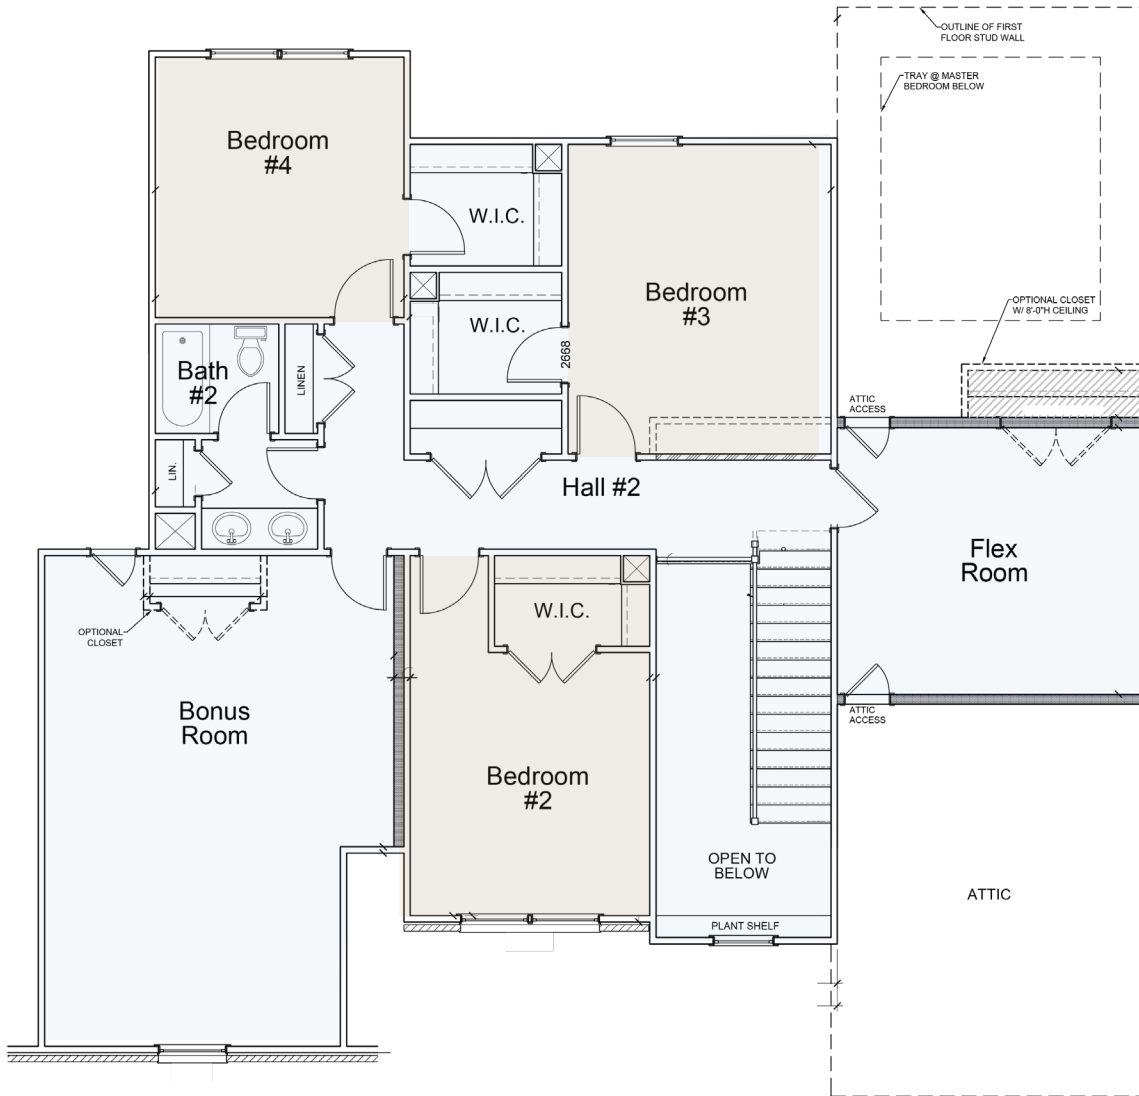

THE FOREST HAYS FARM

Bridges

3291+ SQFT | 2 Story | 4/5 Bed | 2.5/3.5Bath

"A" First Floor Plan

Living Room Option

Sunroom ILO Breakfast Rm

Second Floor and Additional Options

Second Floor Bath 3

Second Floor Guest Suite i.l.o. Bed 4 - Only w/ Sunroom Opt

HAYS FARM
HOMES

haysfarm.com

256.431.2034