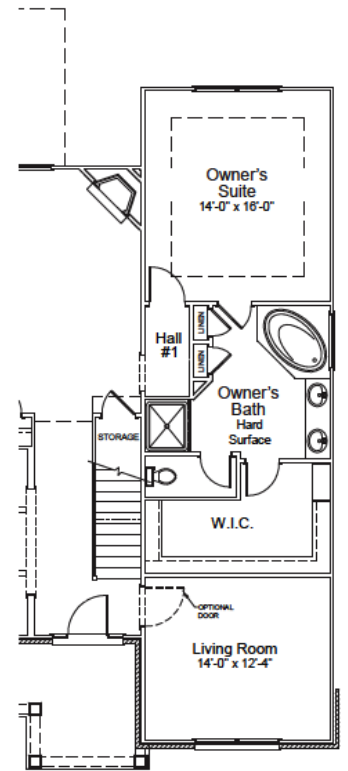

THE FOREST HAYS FARM

Bridges

3291+ SQFT | 2 Story | 4/5 Bed | 2.5/3.5Bath

"A" First Floor Plan

Living Room Option

Sunroom ILO Breakfast Rm

Second Floor and Additional Options

Second Floor Bath 3

Second Floor Guest Suite i.l.o. Bed 4 - Only w/ Sunroom Opt

HAYS FARM
HOMES

haysfarm.com

256.431.2034