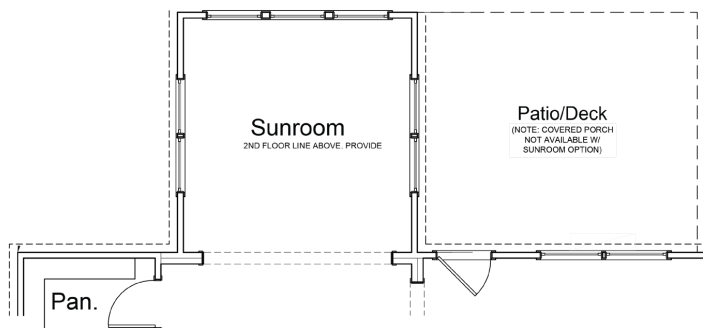

THE FOREST HAYS FARM

Bridges

3291+ SQFT | 2 Story | 4/5 Bed | 2.5/3.5Bath

"A" First Floor Plan

Living Room Option

Sunroom ILO Breakfast Rm

Second Floor and Additional Options

Second Floor Bath 3

Second Floor Guest Suite i.l.o. Bed 4 - Only w/ Sunroom Opt

HAYS FARM
HOMES

haysfarm.com

256.431.2034