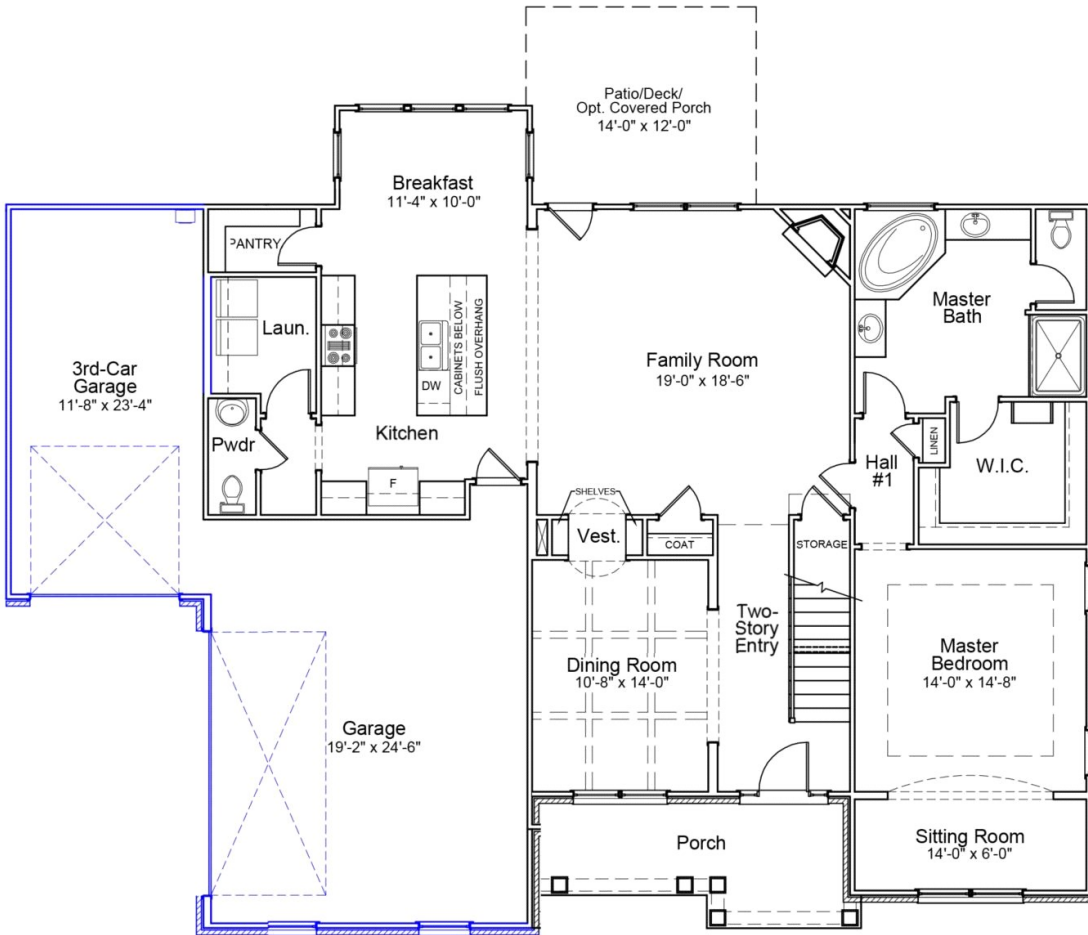

THE FOREST HAYS FARM

Bridges

3291+ SQFT | 2 Story | 4/5 Bed | 2.5/3.5Bath

"A" First Floor Plan

Living Room Option

Sunroom ILO Breakfast Rm

Second Floor and Additional Options

Second Floor Bath 3

Second Floor Guest Suite i.l.o. Bed 4 - Only w/ Sunroom Opt

HAYS FARM
HOMES

haysfarm.com

256.431.2034