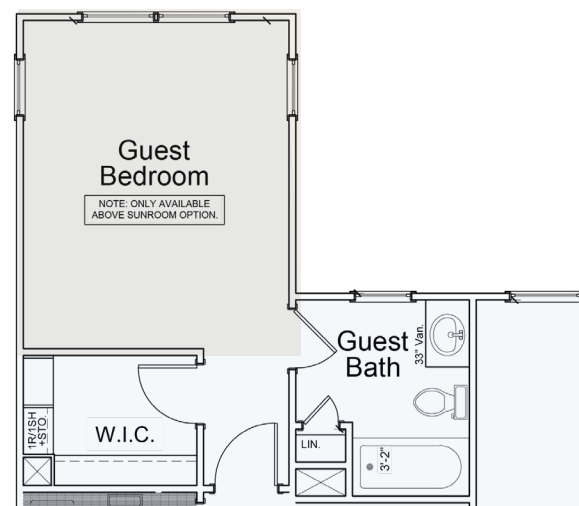

THE FOREST HAYS FARM

Bridges

3291+ SQFT | 2 Story | 4/5 Bed | 2.5/3.5Bath

"A" First Floor Plan

Living Room Option

Sunroom ILO Breakfast Rm

Second Floor and Additional Options

Second Floor Bath 3

Second Floor Guest Suite i.l.o. Bed 4 - Only w/ Sunroom Opt

HAYS FARM
HOMES

haysfarm.com

256.431.2034