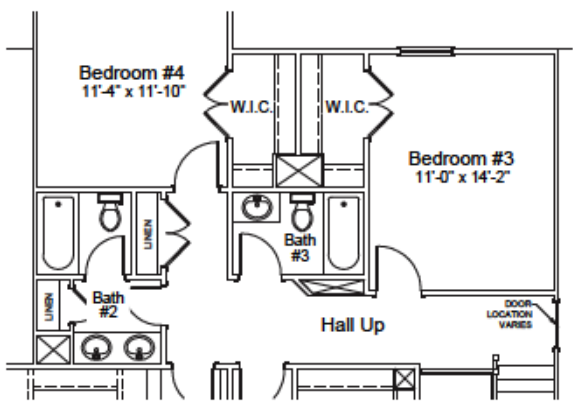

THE FOREST HAYS FARM

Bridges

3291+ SQFT | 2 Story | 4/5 Bed | 2.5/3.5Bath

"A" First Floor Plan

Living Room Option

Sunroom ILO Breakfast Rm

Second Floor and Additional Options

Second Floor Bath 3

Second Floor Guest Suite i.l.o. Bed 4 - Only w/ Sunroom Opt

HAYS FARM
HOMES

haysfarm.com

256.431.2034